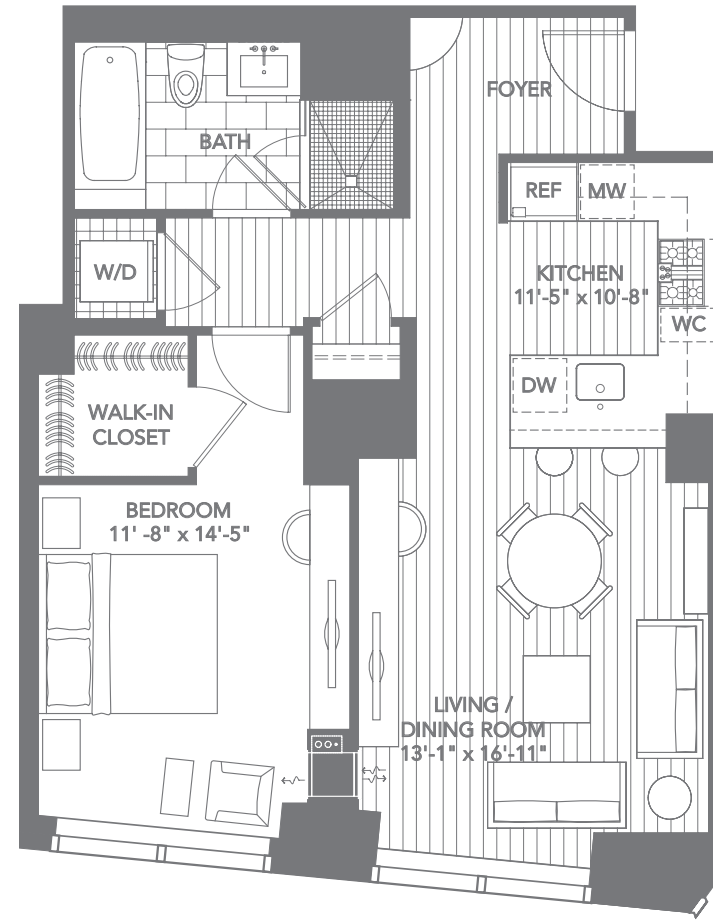

FLOOR PLAN 14

CITY RESIDENCES
FLOORS 10 - 22

1 BEDROOM, 1 BATH
798 SQ. FT.

MILLENNIUM TOWER

BOSTON One Franklin Street, Boston, MA 02110 P 617.542.1555 bostonlives@mtowerboston.com

This is not an offer to sell but is intended for informational purposes only. These are Preliminary Unit Plans. All measurements shown on these Preliminary Unit Plans are pre-construction estimates. The final unit plan with actual dimensions and square footage incorporated in the Condominium Documents may not be as so shown. While certain floor plans show furniture layouts, no furniture is included with the purchase of a unit. The depiction of wood flooring, stone tile and kitchen appliances are for illustrative purposes only. While certain photographs shown are intended to be similar to the view from some units, similarity to views is not guaranteed. Renderings are artist's impression only. The developer reserves the right to make modifications in materials, specifications, plans, signs, scheduling and delivery of units without notice. Obtain the Property Report required by Federal law and read it before signing anything. No Federal agency has judged the merits or value, if any, of this property. This material shall not constitute an offer in any state where prior registration is required.